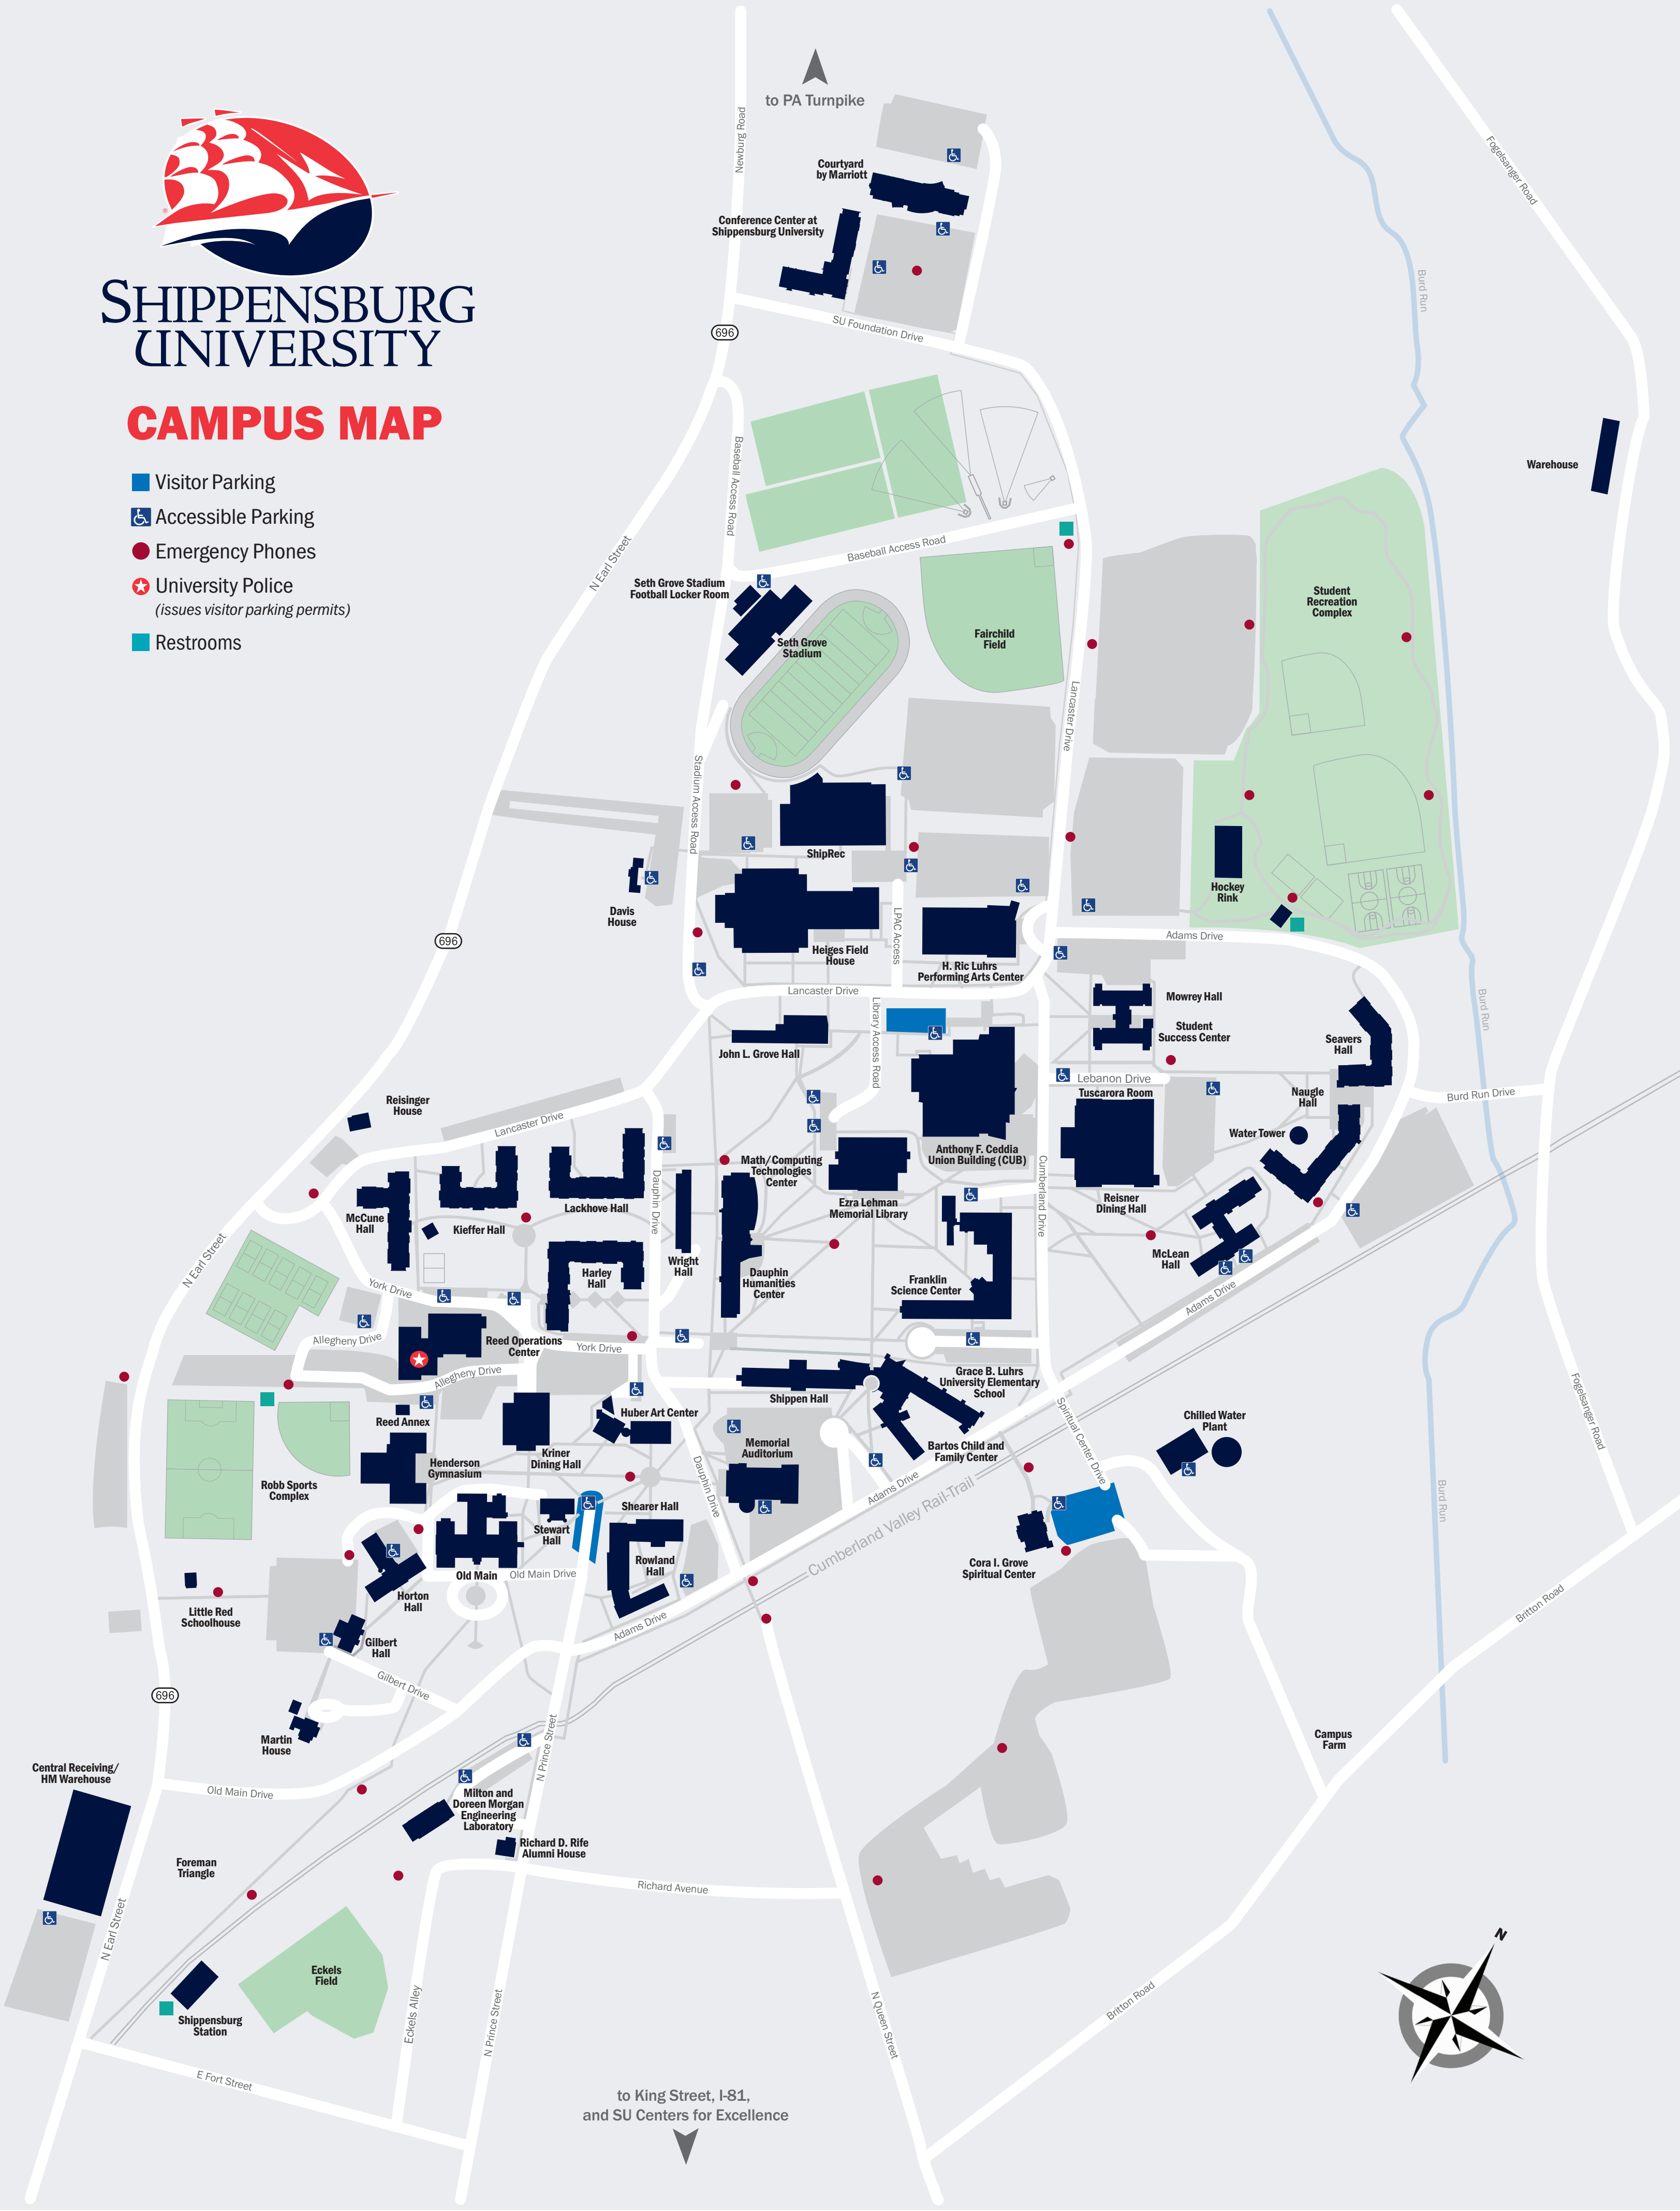

SHIPPENSBURG UNIVERSITY

CAMPUS MAP

-  Visitor Parking
-  Accessible Parking
-  Emergency Phones
-  University Police
(issues visitor parking permits)
-  Restrooms

to King Street, I-81,
and SU Centers for Excellence